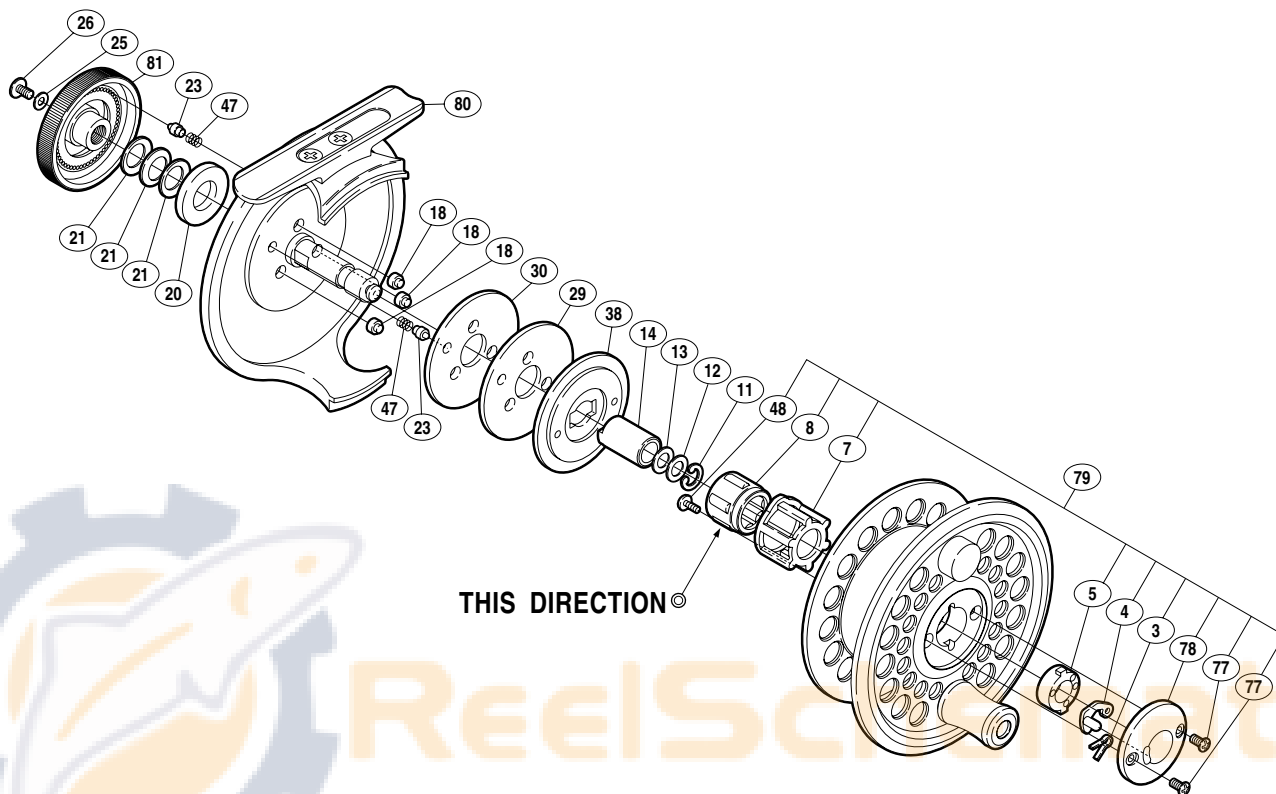

SHIMANO®

BIGCRAFT XT

BC-XT34

(1R1100003G)

Part No.	Description	Part No.	Description
FLY0003	Spool Lock Spring	FLY0025	Washer
FLY0004	Spool Lock	FLY0026	Drag Knob Screw
FLY0005	Spool Bushing	FLY0029	Drag Washer
FLY0007	Roller Clutch Holder	FLY0030	Drag Washer
FLY0008	Roller Clutch	FLY0038	Drag Plate
FLY0011	C Lock	FLY0047	Click Spring
FLY0012	Main Shaft Washer	FLY0048	Screw
FLY0013	Main Shaft Washer	FLY0077	Screw
FLY0014	Roller Clutch Inner Tube	FLY0078	Spool Cover
FLY0018	Drag Press	FLY0079	Spool Set
FLY0020	Drag Spring Spacer	FLY0080	Back Plate Assembly
FLY0021	Coned Disc Spring	FLY0081	Drag Knob
FLY0023	Click Pin		